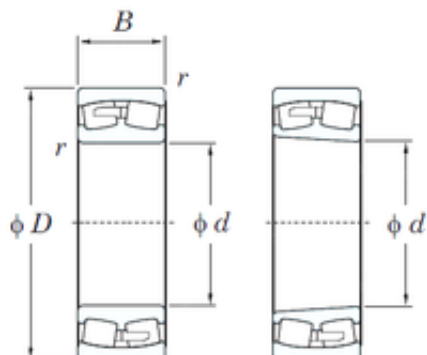

BEARING USA CORP.

190 mm x 340 mm x 92 mm KOYO 22238RK
spherical roller bearings

Bearing No. 22238RK

Size	190x340x92 mm
Bore Diameter	190 mm
Outer Diameter	340 mm
Width	92 mm
d	190 mm
D	340 mm
B	92 mm
C	92 mm
r min.	4 mm
da min.	208 mm
Da max.	322 mm
ra max.	3 mm
Weight	36,6 Kg
Basic dynamic load rating (C)	1110 kN
Basic static load rating (C0)	1730 kN
(Grease) Lubrication Speed	1000 r/min
(Oil) Lubrication Speed	1300 r/min
Calculation factor (e)	0,29
Calculation factor (Y0)	2,24
Calculation factor (Y1)	2,29

22238RK Bearing 2D drawings and 3D CAD models