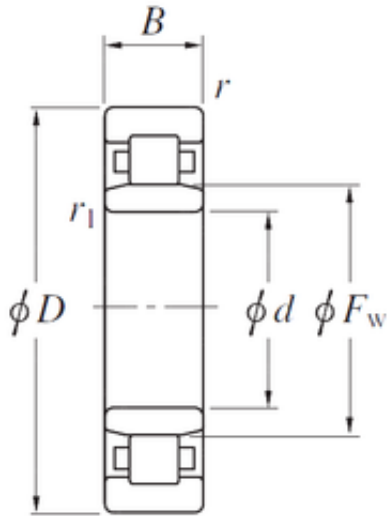

BEARING USA CORP.

850 mm x 1120 mm x 118 mm KOYO NU19/850 cylindrical roller bearings

Bearing No. NU19/850

Bore Diameter	850 mm
Outer Diameter	1120 mm
d	850 mm
Fw	917 mm
D	1120 mm
Ew	1053 mm
B	118 mm
C	118 mm
r min.	6 mm
r1 min.	6 mm
Weight	310 Kg
Basic dynamic load rating (C)	3630 kN

NU19/850 Bearing 2D drawings and 3D CAD models