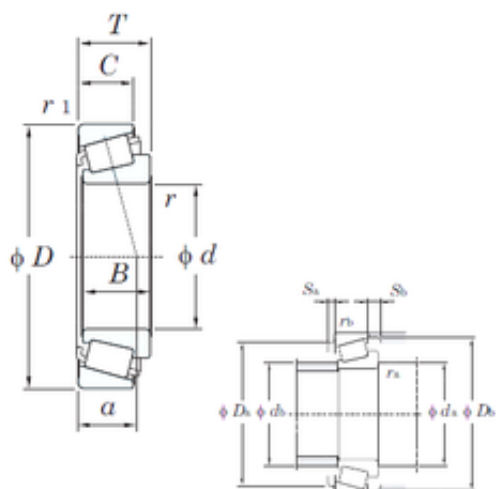

BEARING USA CORP.

77,788 mm x 117,475 mm x 25,4 mm KOYO
LM814849/LM814810 tapered roller bearings

Bearing No. LM814849/LM814810

LM814849/LM814810 Bearing 2D drawings and 3D
CAD models

Size	77.788x117.475x25.4 mm
Bore Diameter	77,788 mm
Outer Diameter	117,475 mm
Width	25,4 mm
d	77,788 mm
D	117,475 mm
T	25,4 mm
B	25,4 mm
C	19,05 mm
a	27,6 mm
r min.	3,6 mm
r2 min.	3,2 mm
da min.	91 mm
Da	105 mm
db min	85 mm
ra max.	3,6 mm
rb max.	3,2 mm
Db	113 mm
Weight	0,914 Kg
Basic dynamic load rating (C)	101 kN
Basic static load rating (C0)	166 kN
(Grease) Lubrication Speed	3100 r/min
(Oil) Lubrication Speed	4100 r/min
Calculation factor (e)	0,51
Calculation factor (Y0)	0,65