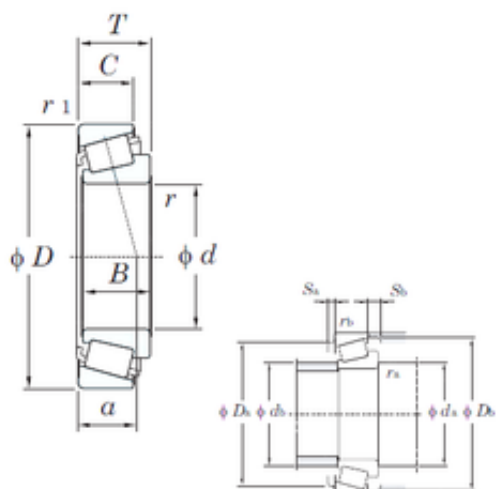

## BEARING USA CORP.

77,788 mm x 117,475 mm x 25,4 mm KOYO  
LM814849/LM814810 tapered roller bearings

Bearing No. LM814849/LM814810

LM814849/LM814810 Bearing 2D drawings and 3D  
CAD models

Size	77.788x117.475x25.4 mm
Bore Diameter	77,788 mm
Outer Diameter	117,475 mm
Width	25,4 mm
d	77,788 mm
D	117,475 mm
T	25,4 mm
B	25,4 mm
C	19,05 mm
a	27,6 mm
r min.	3,6 mm
r2 min.	3,2 mm
da min.	91 mm
Da	105 mm
db min	85 mm
ra max.	3,6 mm
rb max.	3,2 mm
Db	113 mm
Weight	0,914 Kg
Basic dynamic load rating (C)	101 kN
Basic static load rating (C0)	166 kN
(Grease) Lubrication Speed	3100 r/min
(Oil) Lubrication Speed	4100 r/min
Calculation factor (e)	0,51
Calculation factor (Y0)	0,65