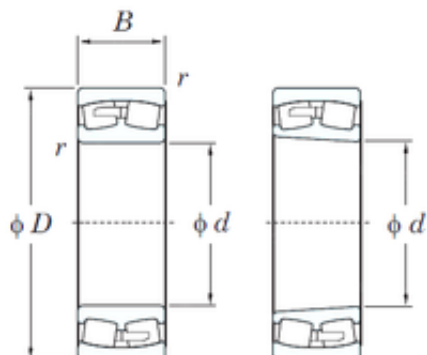

BEARING USA CORP.

440 mm x 720 mm x 280 mm KOYO
24188RK30 spherical roller bearings

Bearing No. 24188RK30

Size	440x720x280 mm
Bore Diameter	440 mm
Outer Diameter	720 mm
Width	280 mm
d	440 mm
D	720 mm
B	280 mm
C	280 mm
r min.	6 mm
da min.	468 mm
Da max.	692 mm
ra max.	5 mm
Weight	453 Kg
Basic dynamic load rating (C)	5640 kN
Basic static load rating (C0)	11200 kN
(Grease) Lubrication Speed	340 r/min
(Oil) Lubrication Speed	450 r/min
Calculation factor (e)	0,38
Calculation factor (Y0)	1,72
Calculation factor (Y1)	1,76

24188RK30 Bearing 2D drawings and 3D CAD models