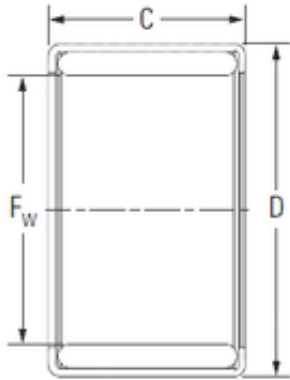

BEARING USA CORP.

KOYO YM2825B needle roller bearings

Bearing No. YM2825B

Size	28x34x25 mm
Bore Diameter	28 mm
Outer Diameter	34 mm
Width	25 mm
Fw	28 mm
D	34 mm
C	25 mm
Weight	0,045 Kg
Basic dynamic load rating (C)	34,8 kN
Basic static load rating (C0)	85,9 kN

YM2825B Bearing 2D drawings and 3D CAD models