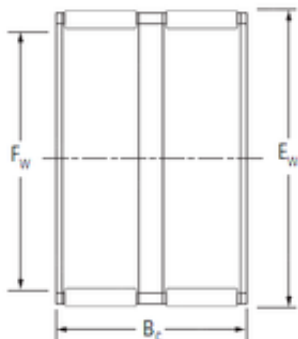

BEARING USA CORP.

KOYO K68X74X35HZW needle roller bearings

Bearing No. K68X74X35HZW

| | |
|-------------------------------|--------------|
| Bore Diameter | 68 mm |
| Outer Diameter | 76 mm |
| Fw | 68 mm |
| Ew | 76 mm |
| Bc | 35 mm |
| Weight | 0.120 Kg |
| Basic dynamic load rating (C) | 45.1 kN |
| Basic static load rating (C0) | 111 kN |
| (Grease) Lubrication Speed | 4000 r/min |
| (Oil) Lubrication Speed | 6100 r/min |
| Bearing No. | K68X74X35HZW |
| Cr | 45.1 |
| C0r | 111 |
| Cu | 17.1 |
| Grease lub. | 4000 |
| Oil lub. | 6100 |
| P/S | S |
| (Refer.) Mass(kg) | 0.120 |
| Shaft(max.) | 68.000 |
| Shaft(min.) | 67.987 |
| Housing(max.) | 74.029 |
| Housing(min.) | 74.010 |

K68X74X35HZW Bearing 2D drawings and 3D CAD models