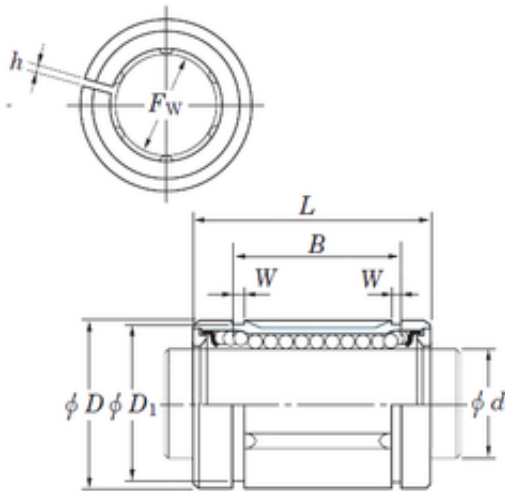

BEARING USA CORP.

KOYO SDM16AJ linear bearings

Bearing No. SDM16AJ

SDM16AJ Bearing 2D drawings and 3D CAD models

Size	16x28x26.5 mm
Bore Diameter	16 mm
Outer Diameter	28 mm
Width	26,5 mm
Fw	16 mm
D	28 mm
h	1,5 mm
B	26,5 mm
D1	27 mm
L	37 mm
W	1,6 mm
Weight	0,069 Kg
Basic dynamic load rating (C)	480 kN