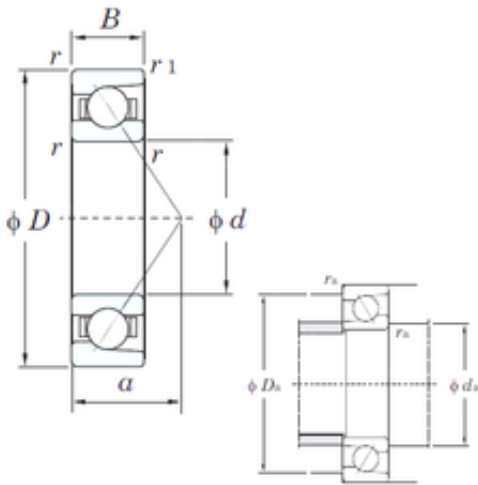

BEARING USA CORP.

50 mm x 90 mm x 20 mm KOYO 7210 angular contact ball bearings

Bearing No. 7210

7210 Bearing 2D drawings and 3D CAD models

Size	50x90x20 mm
Bore Diameter	50 mm
Outer Diameter	90 mm
Width	20 mm
d	50 mm
D	90 mm
B	20 mm
C	20 mm
Angle (°)	30 °
a	30.4 mm
r min.	1.1 mm
r1 min.	0.6 mm
da min.	57 mm
Da max.	83 mm
ra max.	1 mm
Weight	0.485 Kg
(Grease) Lubrication Speed	8500 r/min
Bearing No.	7210
r(min)	1.1
r1(min)	0.6
Cr	51.6
C0r	31.5
Cu	1.95
f0	-
Grease lub.	6800

BEARING USA CORP.

Oil lub.	8800
a	30.4 mm
da(min)	57
Da(max)	83
ra(max)	1
(Refer.)Mass(kg)	0.485