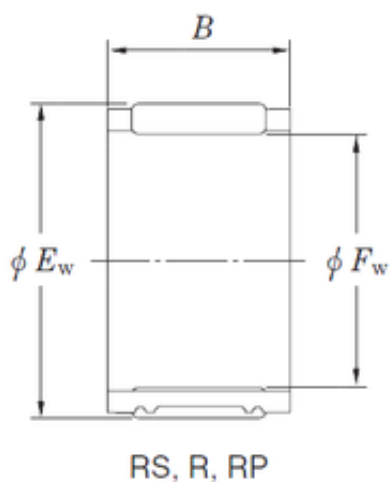

BEARING USA CORP.

KOYO R22/13-1 needle roller bearings

Bearing No. R22/13-1

Size	22x26x13 mm
Bore Diameter	22 mm
Outer Diameter	26 mm
Width	13 mm
F _w	22 mm
E _w	26 mm
B	13 mm
Weight	0,011 Kg
Basic dynamic load rating (C)	10,4 kN
Basic static load rating (C0)	15,6 kN

R22/13-1 Bearing 2D drawings and 3D CAD models