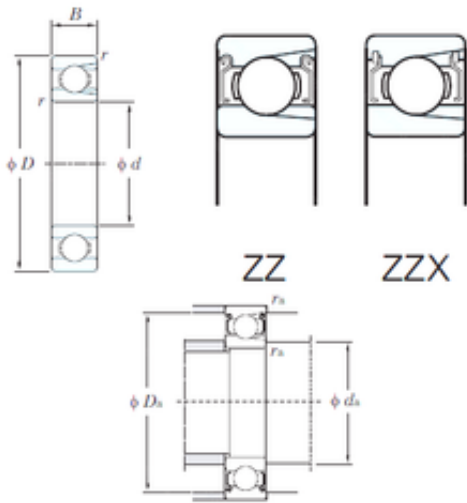

# BEARING USA CORP.

90 mm x 160 mm x 30 mm KOYO M6218ZZX deep groove ball bearings

Bearing No. M6218ZZX

Size	90x160x30 mm
Bore Diameter	90 mm
Outer Diameter	160 mm
Width	30 mm
d	90 mm
D	160 mm
B	30 mm
C	30 mm
r min.	2 mm
da min.	99 mm
da max	105 mm
Da max.	151 mm
ra max.	2 mm
Weight	2.22 Kg
Basic dynamic load rating (C)	107 kN
Basic static load rating (C0)	107 kN
(Grease) Lubrication Speed	3900 r/min

M6218ZZX Bearing 2D drawings and 3D CAD models