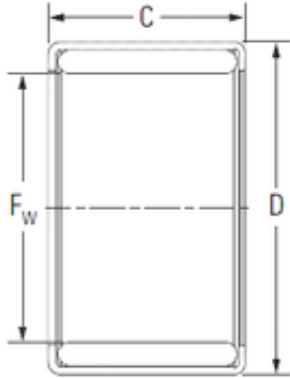

BEARING USA CORP.

KOYO 34YM4225L needle roller bearings

Bearing No. 34YM4225L

Size	34x42x25 mm
Bore Diameter	34 mm
Outer Diameter	42 mm
Width	25 mm
Fw	34 mm
D	42 mm
C	25 mm
Weight	0.075 Kg
Basic dynamic load rating (C)	50.9 kN

34YM4225L Bearing 2D drawings and 3D CAD models