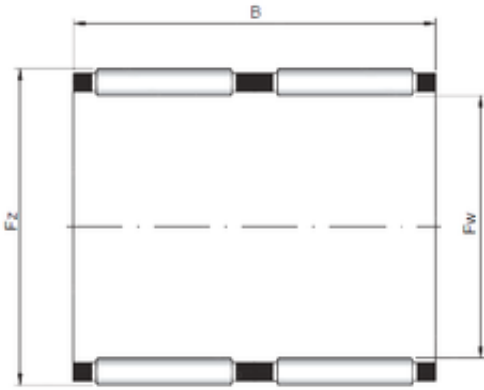

## ISO KK60x66x40 needle roller bearings

Bearing No. KK60x66x40

Size	60x66x40 mm
Bore Diameter	60 mm
Outer Diameter	66 mm
Width	40 mm
Fw	60 mm
Ew	66 mm
B	40 mm

KK60x66x40 Bearing 2D drawings and 3D CAD models