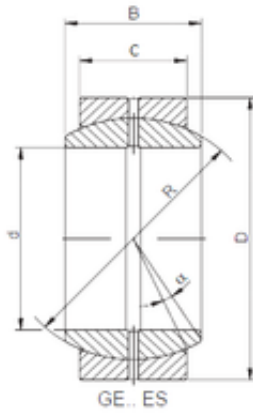

BEARING USA CORP.

8 mm x 19 mm x 12 mm ISO GE8XDO plain bearings

Bearing No. GE8XDO

Size	8x19x12 mm
Bore Diameter	8 mm
Outer Diameter	19 mm
Width	12 mm
d	8 mm
D	19 mm
B	12 mm
C	9 mm
Angle	14 °

GE8XDO Bearing 2D drawings and 3D CAD models