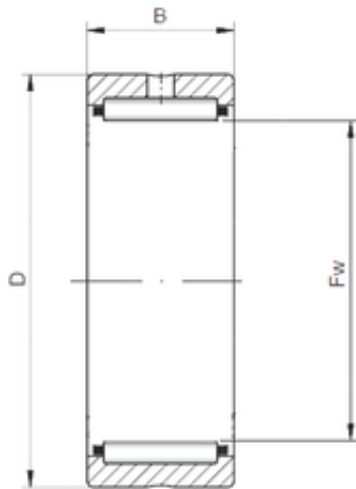

## ISO RNA4938 needle roller bearings

Bearing No. RNA4938

Size	215x260x69 mm
Bore Diameter	215 mm
Outer Diameter	260 mm
Width	69 mm
Fw	215 mm
D	260 mm
C	69 mm

RNA4938 Bearing 2D drawings and 3D CAD models