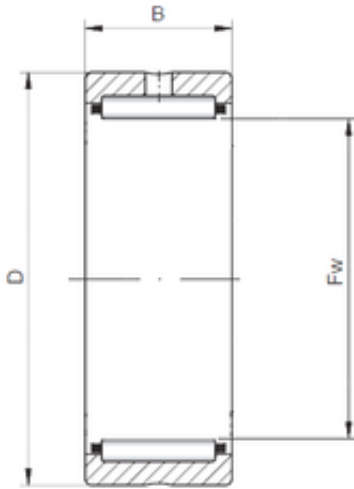

BEARING USA CORP.

ISO RNA4938 needle roller bearings

Bearing No. RNA4938

Size	215x260x69 mm
Bore Diameter	215 mm
Outer Diameter	260 mm
Width	69 mm
Fw	215 mm
D	260 mm
C	69 mm

RNA4938 Bearing 2D drawings and 3D CAD models