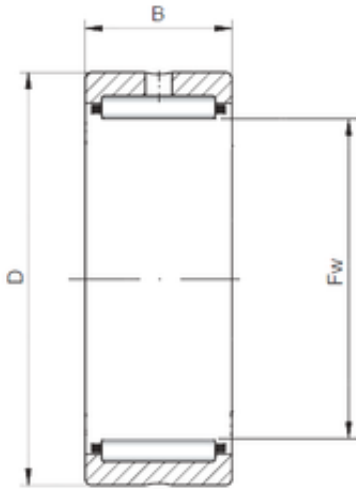

## ISO NK70/25 needle roller bearings

Bearing No. NK70/25

Size	70x85x25 mm
Bore Diameter	70 mm
Outer Diameter	85 mm
Width	25 mm
Fw	70 mm
D	85 mm
C	25 mm

NK70/25 Bearing 2D drawings and 3D CAD models