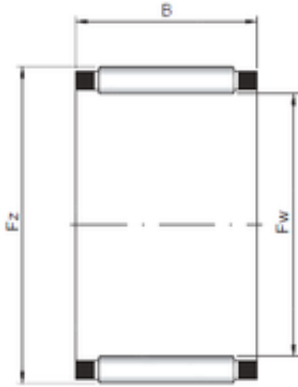

BEARING USA CORP.

ISO K55x63x25 needle roller bearings

Bearing No. K55x63x25

Size	55x63x25 mm
Bore Diameter	55 mm
Outer Diameter	63 mm
Width	25 mm
Fw	55 mm
Ew	63 mm
B	25 mm

K55x63x25 Bearing 2D drawings and 3D CAD models