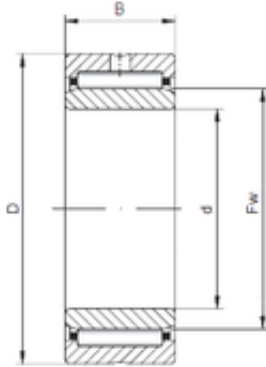

BEARING USA CORP.

60 mm x 85 mm x 34 mm ISO NA5912 needle roller bearings

Bearing No. NA5912

Size	60x85x34 mm
Bore Diameter	60 mm
Outer Diameter	85 mm
Width	34 mm
d	60 mm
Fw	68 mm
D	85 mm
B	34 mm
C	34 mm

NA5912 Bearing 2D drawings and 3D CAD models