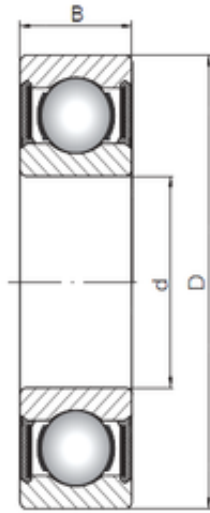

BEARING USA CORP.

20 mm x 42 mm x 16 mm ISO 63004-2RS deep groove ball bearings

Bearing No. 63004-2RS

Size	20x42x16 mm
Bore Diameter	20 mm
Outer Diameter	42 mm
Width	16 mm
d	20 mm
D	42 mm
B	16 mm
C	16 mm
Weight	0,086 Kg

63004-2RS Bearing 2D drawings and 3D CAD models